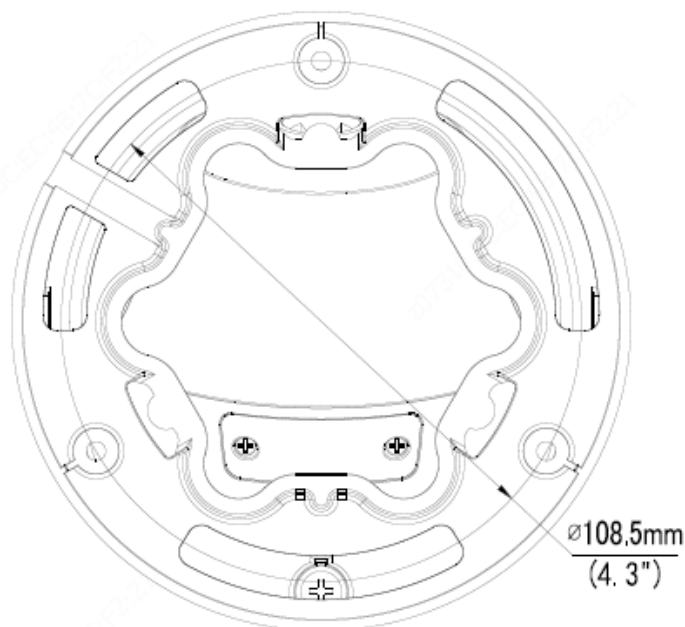

Environment	CE-RoHS (2011/65/EU;(EU)2015/863); WEEE (2012/19/EU); Reach (Regulation (EC) No 1907/2006)
Protection	IP67 (IEC 60529:1989+AMD1:1999+AMD2:2013) IK10 (IEC 62262:2002)
General	
Power	DC 12V±25%, PoE (IEEE 802.3af)
	Power consumption: Max 9.0W
Power Interface	Ø 5.5mm coaxial power plug
Dimensions (Ø x H)	Φ129 x 110mm (Ø5.1" x 4.3")
Weight	0.69kg (1.52lb)
Material	Metal
Working Environment	-30°C ~ 60°C (-22°F ~ 140°F), Humidity: ≤95% RH (non-condensing)
Storage Environment	-30°C ~ 60°C (-22°F ~ 140°F), Humidity: ≤95% RH (non-condensing)
Surge Protection	6KV
Reset Button	Support

Dimensions