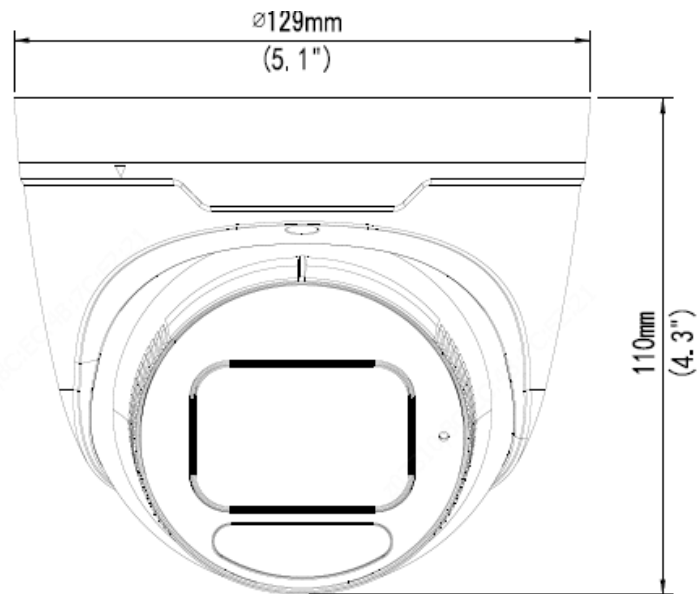

Environment	CE-RoHS (2011/65/EU;(EU)2015/863); WEEE (2012/19/EU); Reach (Regulation (EC) No 1907/2006)
Protection	IP67 (IEC 60529:1989+AMD1:1999+AMD2:2013) IK10 (IEC 62262:2002)
General	
Power	DC 12V±25%, PoE (IEEE 802.3af)
	Power consumption: Max 9.0W
Power Interface	Ø 5.5mm coaxial power plug
Dimensions (Ø x H)	Φ129 x 110mm (Ø5.1" x 4.3")
Weight	0.69kg (1.52lb)
Material	Metal
Working Environment	-30°C ~ 60°C (-22°F ~ 140°F), Humidity: ≤95% RH (non-condensing)
Storage Environment	-30°C ~ 60°C (-22°F ~ 140°F), Humidity: ≤95% RH (non-condensing)
Surge Protection	6KV
Reset Button	Support

Dimensions