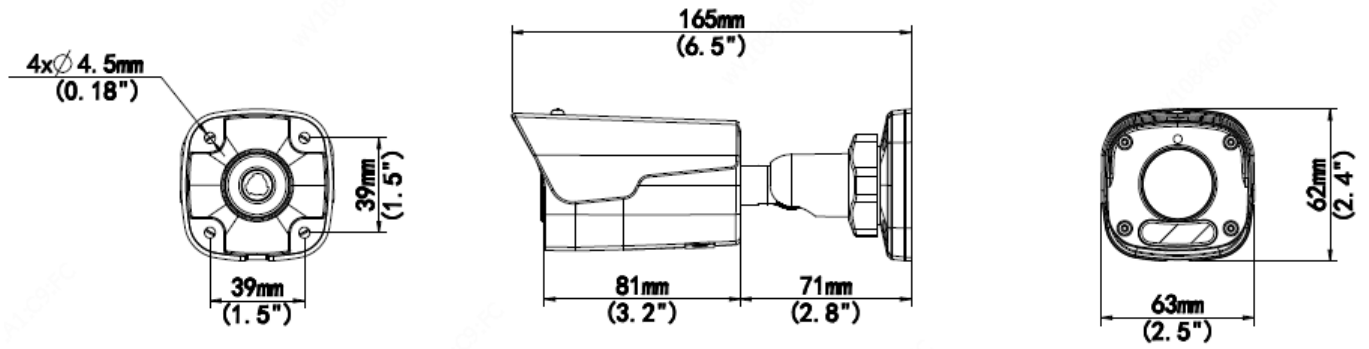

Dimensions

Accessories

TR-UP06-B-IN

TR-JB05-A-IN

TR-UP06-C-IN

TR-A01-IN