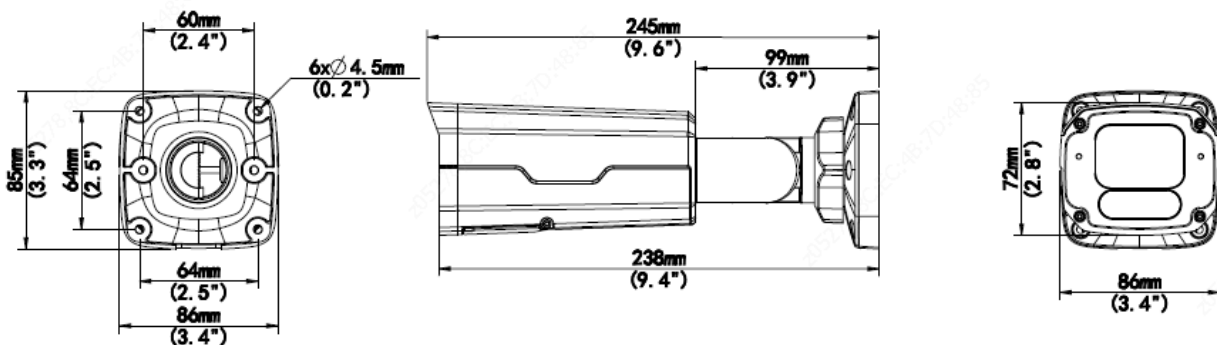

## Key Features

- High quality image with 4MP, 1/1.8"CMOS sensor
- 4MP (2688\*1520)@ 30/25fps; 4MP (2560\*1440)@ 30/25fps; 3MP (2304\*1296) @ 30/25fps; 2MP (1920\*1080) @30/25fps;
- Ultra 265, H.265, H.264, MJPEG
- Smart intrusion prevention, include cross line, intrusion, enter area, leave area detection
- Based on target classification, smart intrusion prevention significantly reduce false alarm caused by leaves, birds and lights etc., accurately focus on human and, motor vehicle and non-motor vehicle
- Intelligent People Flow Counting and Crowd Density Monitoring
- Colorhunter technology ensures 24-hour full-color images
- 120dB true WDR technology enables clear image in strong light scene
- Support 9:16 corridor Mode
- Alarm:1 in/1 out, Audio: 1 in/1 out
- Supports 256 G micro SD card
- IK10 vandal resistant
- IP67 protection
- Support PoE power supply

Safety	CE LVD (EN 62368-1:2014+A11:2017) CB (IEC 62368-1:2014) UL (UL 62368-1, 2nd Ed., Issue Date: 2014-12-01)
Environment	CE-RoHS (2011/65/EU;(EU)2015/863); WEEE (2012/19/EU); Reach (Regulation (EC) No 1907/2006)
Protection	IP67 (IEC 60529:1989+AMD1:1999+AMD2:2013) IK10 (IEC 62262:2002)
<b>General</b>	
Power	DC 12V±25%, PoE (IEEE 802.3af)
	Power consumption: Max 11.5W
Power Interface	Ø 5.5mm coaxial power plug
Dimensions (L × W × H)	245 × 86 × 85mm (9.6" × 3.4" × 3.3")
Weight	0.9kg (1.98lb)
Material	Metal
Working Environment	-30°C ~ 60°C (-22°F ~ 140°F), Humidity: ≤95% RH (non-condensing)
Storage Environment	-30°C ~ 60°C (-22°F ~ 140°F), Humidity: ≤95% RH (non-condensing)
surge protection	6KV
Reset Button	Support

## Dimensions