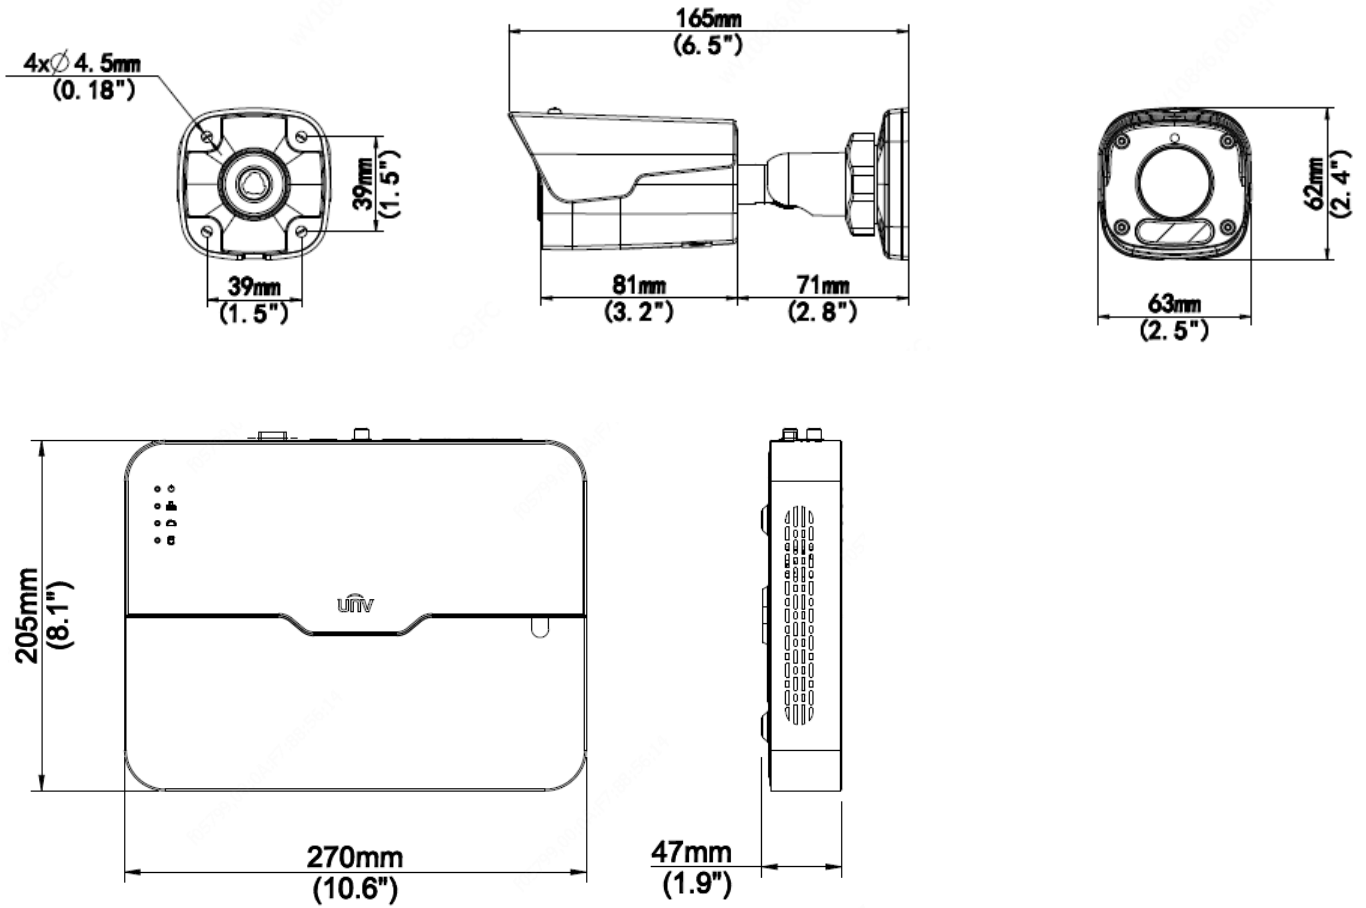

4 x Camera IPC2122LB-ADF40KM-G

- 2 MP, 1/2.7" CMOS sensor (1920x1080 @ 25 fps)
- Smart IR ,up to 30 m (98 ft) IR distance
- Supports 128 G Micro SD card
- SMART functions & Built in Mic
- Fix-lens 4,0mm / F2.0
- Corridor Mode
- Bracket & Cable-box
- 12 V/DC und PoE / IP 67

Camera					
Sensor	1/2.7", 2.0 megapixel, progressive scan, CMOS				
Lens	4.0mm@F2.0				
DORI Distance	Lens (mm)	Detect (m)	Observe (m)	Recognize (m)	Identify (m)
	4.0	60.0	24.0	12.0	6.0
Angle of View (H)	91.2°				
Angle of View (V)	47.9°				
Angle of View (O)	95.9°				
Adjustment Angle	Pan: 0° ~ 360°		Tilt: 0° ~ 90°		Rotate: 0° ~ 360°
Shutter	Auto/Manual, 1 ~ 1/100000s				
Minimum Illumination	Colour: 0.01Lux (F2.0, AGC ON) 0Lux with IR				
Day/Night	IR-cut filter with auto switch (ICR)				
Digital Noise Reduction	2D/3D DNR				
S/N	>52dB				
IR Range	Up to 30m (98ft) IR range				
Wavelength	850nm				
IR On/Off Control	Auto/Manual				
Defog	Digital Defog				
WDR	120dB				
Video					
Video Compression	Ultra 265, H.265, H.264, MJPEG				
H.264 code profile	Baseline profile, Main profile, High profile				
Frame Rate	Main Stream: 1080P (1920*1080), Max 30fps; 720P (1280*720), Max 30fps Sub Stream: 720P (1280*720), Max 30fps; D1 (720*576), Max 30fps; 640*360,Max 30fps; 2CIF(704*288), Max 30fps; CIF(352*288), Max 30fps;				
Video Bit Rate	128 Kbps~16 Mbps				
OSD	Up to 4 OSDs				
Privacy Mask	Up to 4 areas				
ROI	Up to 8 areas				
Motion Detection	Up to 4 areas				
Image					
White Balance	Auto/Outdoor/Fine Tune/Sodium Lamp/Locked/Auto2				
Digital Noise Reduction	2D/3D DNR				
Smart IR	Supported				
Flip	Normal/Vertical/Horizontal/180°				
Dewarping	N/A				
HLC	Supported				
BLC	Supported				
Smart					
Behavior Detection	Cross line, intrusion, motion detection, tampering alarm, audio detection				
General Function	Watermark, IP address filtering, access policy, ARP protection, RTSP authentication, user authentication				

Dimensions

Rear Panel