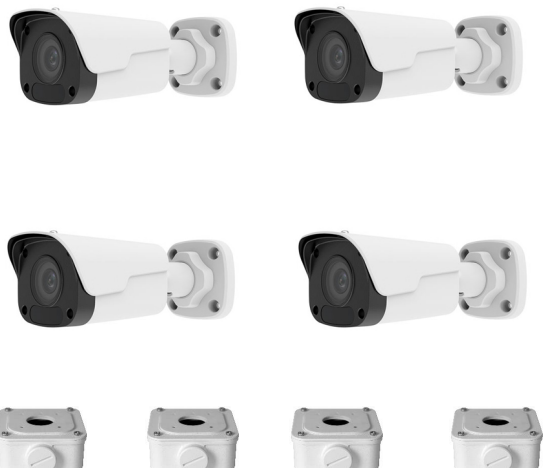

UNVR-SET/3128

Network Camera- / Recorder **SET**

UNVR-SET includes

1 x Recorder NVR-301

- 8-channel input
- Up to 8 MP / 4K resolution recording
- SMART functions
- Plug & Play with 8 independent PoE network interfaces
- 1 SATA HDD, up to 6TB
- Support cloud upgrade

4 x Camera IPC2122LB-ADF40KM-G

- 2 MP, 1/2.7" CMOS sensor (1920x1080 @ 25 fps)
- Smart IR ,up to 30 m (98 ft) IR distance
- Supports 128 G Micro SD card
- SMART functions & Built in Mic
- Fix-lens 4,0mm / F2.0
- Corridor Mode
- Bracket & Cable-box
- 12 V/DC und PoE / IP 67