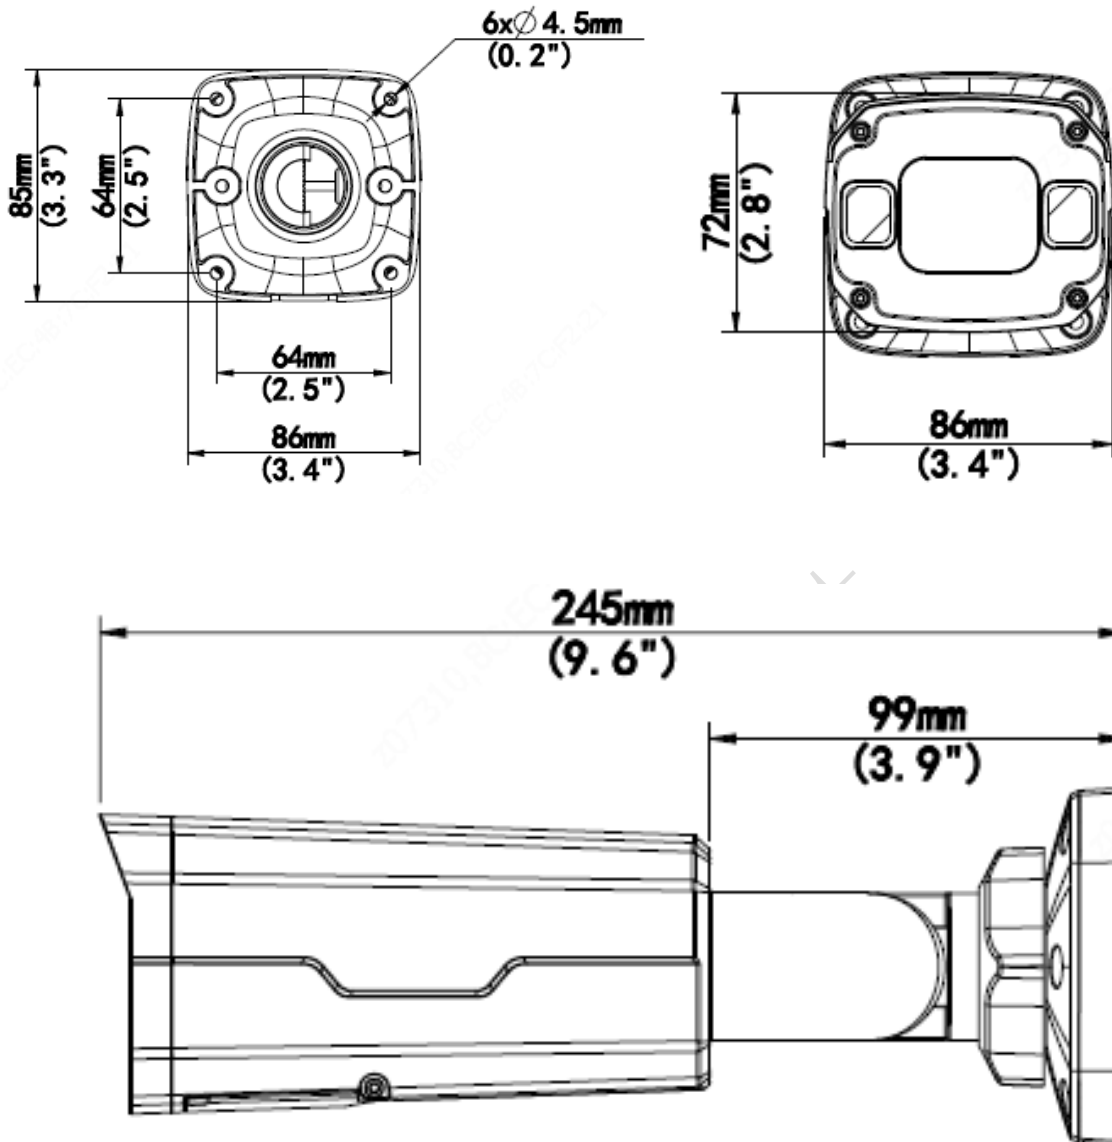

Network

- ONVIF Conformance

Compression

- Ultra 265, H.265, H.264, MJPEG
- Triple streams
- ROI (Region of Interest)
- Customized OSD

Structure

- Wide temperature range: -30°C ~ 60°C (-22°F ~ 140°F)
- Wide voltage range of $\pm 25\%$
- IP67
- IK10 vandal resistant
- 3-Axis

Specifications

EXAI-2328/2713					
Camera					
Sensor	1/2.7", 8.0 megapixel, progressive scan, CMOS				
Lens	2.8 ~ 12 mm, AF automatic focusing and motorized zoom lens				
DORI Distance	Lens (mm)	Detect (m)	Observe (m)	Recognize (m)	Identify (m)
	2.8	42	16,8	8,4	4,2
	12	180	72	36	18
Angle of View (H)	35.6°~107.9°				
Angle of View (V)	20.4°~75.4°				
Angle of View (O)	43.8°~140.3°				
Adjustment angle	Pan: 0° ~ 360°		Tilt: 0° ~ 90°		Rotate: 0° ~ 360°
Shutter	Auto/Manual, 1 ~ 1/100000s				
Minimum Illumination	Colour: 0.003Lux (F1.6, AGC ON) 0Lux with IR on				
Day/Night	IR-cut filter with auto switch (ICR)				
Digital noise reduction	2D/3D DNR				
S/N	>56 dB				
IR Range	Up to 50m (164ft) IR range				
Wavelength	850nm				
IR On/Off Control	Auto/Manual				
Defog	Digital Defog				
WDR	120dB				
Video					
Video Compression	Ultra 265, H.265, H.264, MJPEG				
H.264 code profile	Baseline profile, Main Profile				
Frame Rate	Main Stream: 8MP (3840*2160), Max 20fps;5MP (3072*1728), Max 25fps; 4MP (2560*1440), Max 25fps; 1080P (1920*1080), Max 30fps; Sub Stream:D1(720*576), Max 30fps; Third Stream: CIF (352*288), Max 30fps;				
Video Bit Rate	128 Kbps~16 Mbps				
OSD	Up to 8 OSDs				
Privacy Mask	Up to 4 areas				
ROI	Up to 8 areas				
Motion Detection	Up to 4 areas				
Image					
White Balance	Auto/Outdoor/Fine Tune/Sodium Lamp/Locked/Auto2				
Digital noise reduction	2D/3D DNR				
Smart IR	Support				
Flip	Normal/Vertical/Horizontal/180°/90°Clockwise/90°Anti-clockwise				
Dewarping	Supported				
HLC	Supported				
BLC	Supported				

Dimensions

Accessories