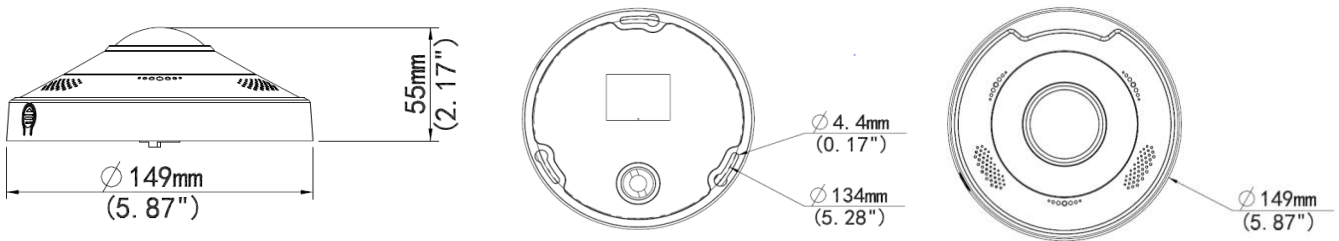

Alarm I/O	2/1 Multiple Alarm linkage editable
Built-in Mic	Supported
Built-in Speaker	Supported
Serial	1 channel RS485 interface
Network	1 RJ45 10M/100M Base-TX Auto-adaptive Ethernet
Video Output	1 BNC, impedance 75Ω; amplitude 1V [p-p]
Certifications	
Certifications	CE: EN 60950-1 UL: UL60950-1 FCC: FCC Part 15
General	
Power	DC 12V±25%, PoE (IEEE 802.3af) Power consumption: Max 11.7W
Dimensions (∅ x H)	∅149 x 55mm (∅5.87" x 2.17")
Net Weight	0.5kg (1.1lb)
Material	Metal + Plastic
Working Environment	-35°C ~ 60°C (-31°F ~ 140°F), Humidity: ≤95% RH
Storage Environment	-35°C ~ 60°C (-31°F ~ 140°F), Humidity: ≤95% RH
surge protection	6kv
Ingress Protection	IP66
Vandal Resistant	IK10
Reset Button	Supported

Dimensions

Accessories

Junction box	Indoor pendent mount