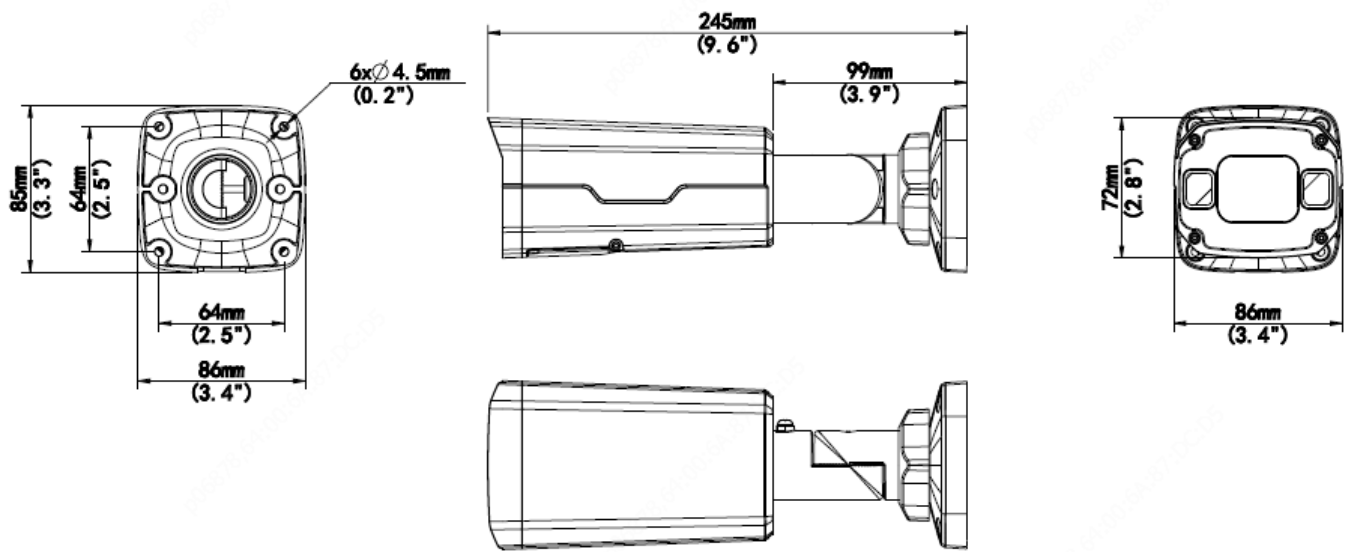

Compression

- Ultra 265, H.265, H.264, MJPEG
- Triple streams
- 2688*1520@30fps in the main stream
- ROI (Region of Interest)

Network

- ONVIF Conformance

Structure

- DC12V or PoE power supply
- Wide voltage range of $\pm 25\%$ in DC
- Micro SD, up to 256 GB
- Alarm 1 in and 1 out, Audio 1 in and 1 out
- IP67 ingress protection
- IK10 vandal resistant

Dimensions

Accessories

Junction Mount	Pole Mount
