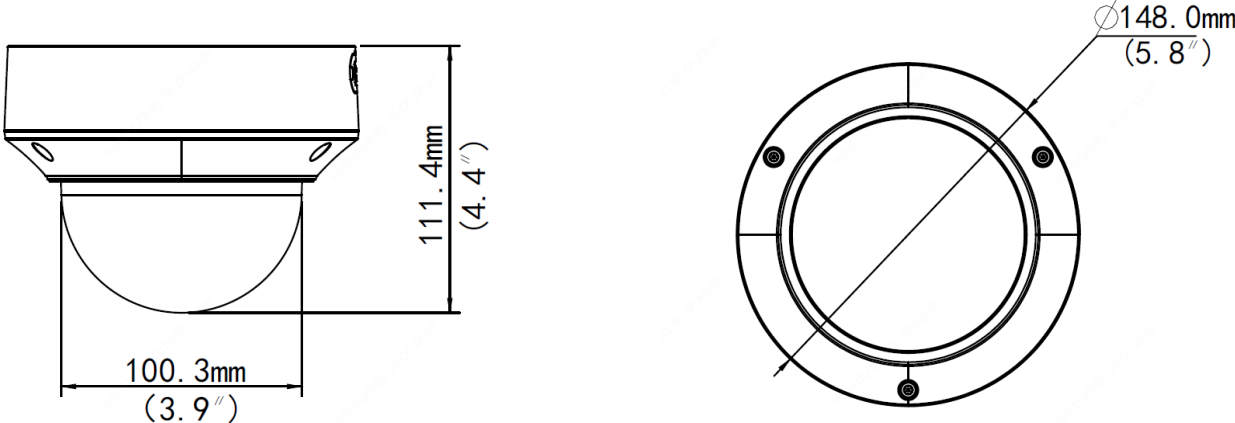

Dimensions