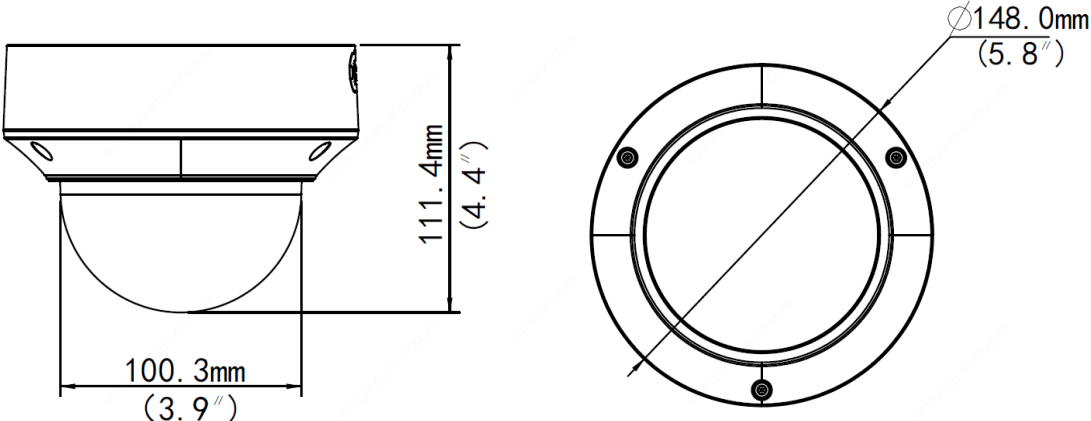

Dimensions

Junction Mount	Pole Mount
In-ceiling Mount	Indoor pendant mount