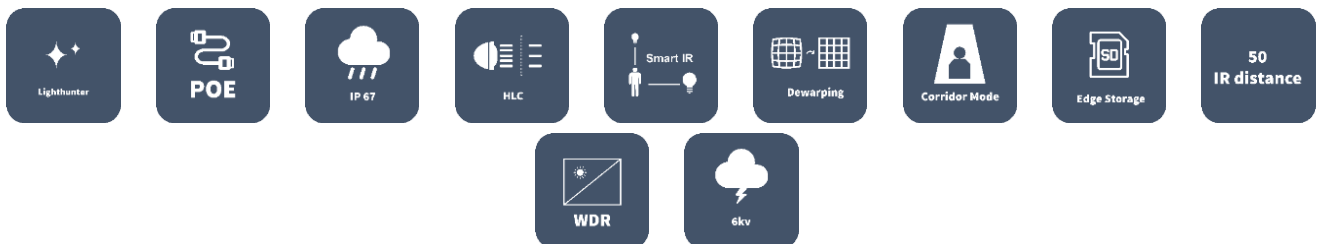

# IR Bullet Network Camera / 5MP

### Optics

- LightHunter
- Day/night functionality
- Smart IR, up to 50m (164ft) IR distance
- Up to 120 dB Optical WDR (Wide Dynamic Range)
- 2D/3D DNR (Digital Noise Reduction)

# DATASHEET

	Third Stream: D1 (720*765), Max 30fps
Video Bit Rate	128 Kbps~16 Mbps
9:16 Corridor Mode	Supported
OSD	Up to 8 OSDs
Privacy Mask	Up to 8 areas
ROI	Up to 8 areas
Motion Detection	Up to 4 areas
<b>Image</b>	
White Balance	Auto/Outdoor/Fine Tune/Sodium Lamp/Locked/Auto2
Digital noise reduction	2D/3D DNR
Smart IR	Support
Flip	Normal/Vertical/Horizontal/180°/90°Clockwise/90°Anti-clockwise
Dewarping	Support
HLC	Support
BLC	Support
<b>Smart</b>	
Behavior Detection	Intrusion, cross line, motion detection
Intrusion	Enter and loiter in a pre-defined virtual region
cross line	Cross a pre-defined virtual line
motion detection	Moving within a pre-defined virtual region
Recognition	Face detection, Audio detection
Intelligent Identification	Defocus, Scene Change, Object Left, Object Moving
Statistical Analysis	People counting
General Function	Watermark, IP Address Filtering, Tampering Alarm, Alarm input, Alarm output, Access Policy, ARP Protection, RTSP Authentication, User Authentication
<b>Audio</b>	
Audio Compression	G.711
Two-way audio	Supported
Suppression	Supported
Sampling Rate	8KHZ
<b>Storage</b>	
Edge Storage	Micro SD, up to 256GB
Network Storage	ANR, NAS(NFS)
<b>Network</b>	
Protocols	IPv4, IGMP, ICMP, ARP, TCP, UDP, DHCP, PPPoE, RTP, RTSP, RTCP, DNS, DDNS, NTP, FTP, UPnP, HTTP, HTTPS, SMTP, 802.1x, SNMP, QoS
Compatible Integration	ONVIF (Profile S, Profile G, Profile T), API
Client	EZStation EZView EZLive
Web Browser	Plug-in required live view: IE9+, Chrome 41 and below, Firefox 52 and below Plug-in free live view: Chrome 57.0+, Firefox 58.0+, Edge 16+, Safari 11+
<b>Interface</b>	
Audio I/O	Input: impedance 35kΩ; amplitude 2V [p-p] Output: impedance 600Ω; amplitude 2V [p-p]