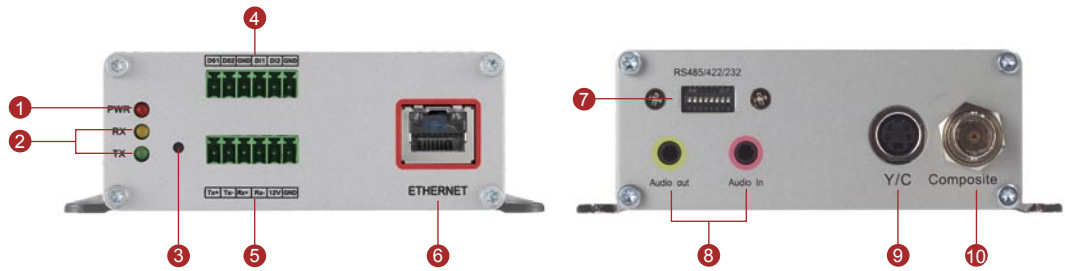

ACD-3100

Video Decoder with Two Way Audio

- Up to full D1 MPEG-4 video decoding at 30/25 FPS
- Digital time code retrieved
- Two way audio supported
- Hardware motion detection, Digital Input / Output

1 Power LED	5 Serial Port & DC 12 V Power Input	7 Serial Port Setting
2 Serial Port LED	6 Ethernet Port	8 Audio Input / Output
3 Reset Button		9 Analog Video Output (Y/C)
4 Digital Input / Output		10 Analog Video Output (Composite)

DIMENSION DIAGRAM

Unit: mm [inch]