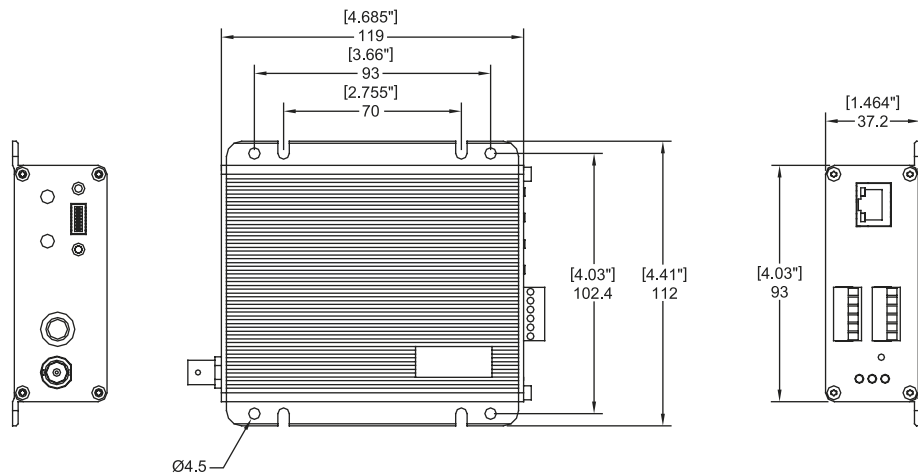

### DIMENSION DIAGRAM

Unit: mm [inch]

**PRODUCT SPECIFICATION**

Video	
Decompression	MPEG-4 ASP, SP decompression
Picture Resolution	Full D1 (720x480 in NTSC, 720x576 in PAL)
Bit Rate	28 K ~ 3 M bps
Image Frame Rate	30 fps at full D1 resolution (NTSC); 25 fps at full D1 resolution (PAL)
Video Output	CVBS, 1.0Vp-p with 75 $\Omega$ loading, BNC connector; Y/C, 1.0Vp-p with 75 $\Omega$ loading/0.286Vp-p with 75 $\Omega$ loading, S connector
Audio Input	
Compression	8kHz, Mono, PCM
Audio Line Input	Unbalanced, 1.4 Vp-p, 1Vrms, 3.5 mm Phone Jack
Audio Output	
Compression	8kHz, Mono, PCM
Audio Line Output	Unbalanced, 1.4 Vp-p, 1Vrms, 3.5 mm Phone Jack
Alarm	
Input	2, TTL, terminal block
Output	2, TTL, terminal block
Remote Control	
Serial Port	RS-485: half duplex, terminal block RS-422: full duplex, terminal block RS-232: full duplex, terminal block
External I/O	
Reset Button	Factory default
LED	System status
Network	
Ethernet Port	Ethernet (10/100Base-T), RJ-45 connector
Protocol	TCP, UDP, IP, HTTP, DHCP, PPPoE, RTP, RTSP, DNS, DDNS, ICMP, ARP
Software	
Web Browser	Microsoft Internet Explorer 6.0 or above
SDK	URL command
Security	Password protection: configured by the administrator
Operating	
Temperature	0 °C ~ 50 °C (32 °F ~ 122 °F)
Power	
Power Requirement	DC 12 V $\pm$ 10%
Power Consumption	3.8 W
Physical	
Dimensions	112 mm x 37.2 mm x 119 mm (4.41" x 1.46" x 4.68")
Weight	350 g (0.66 lb)